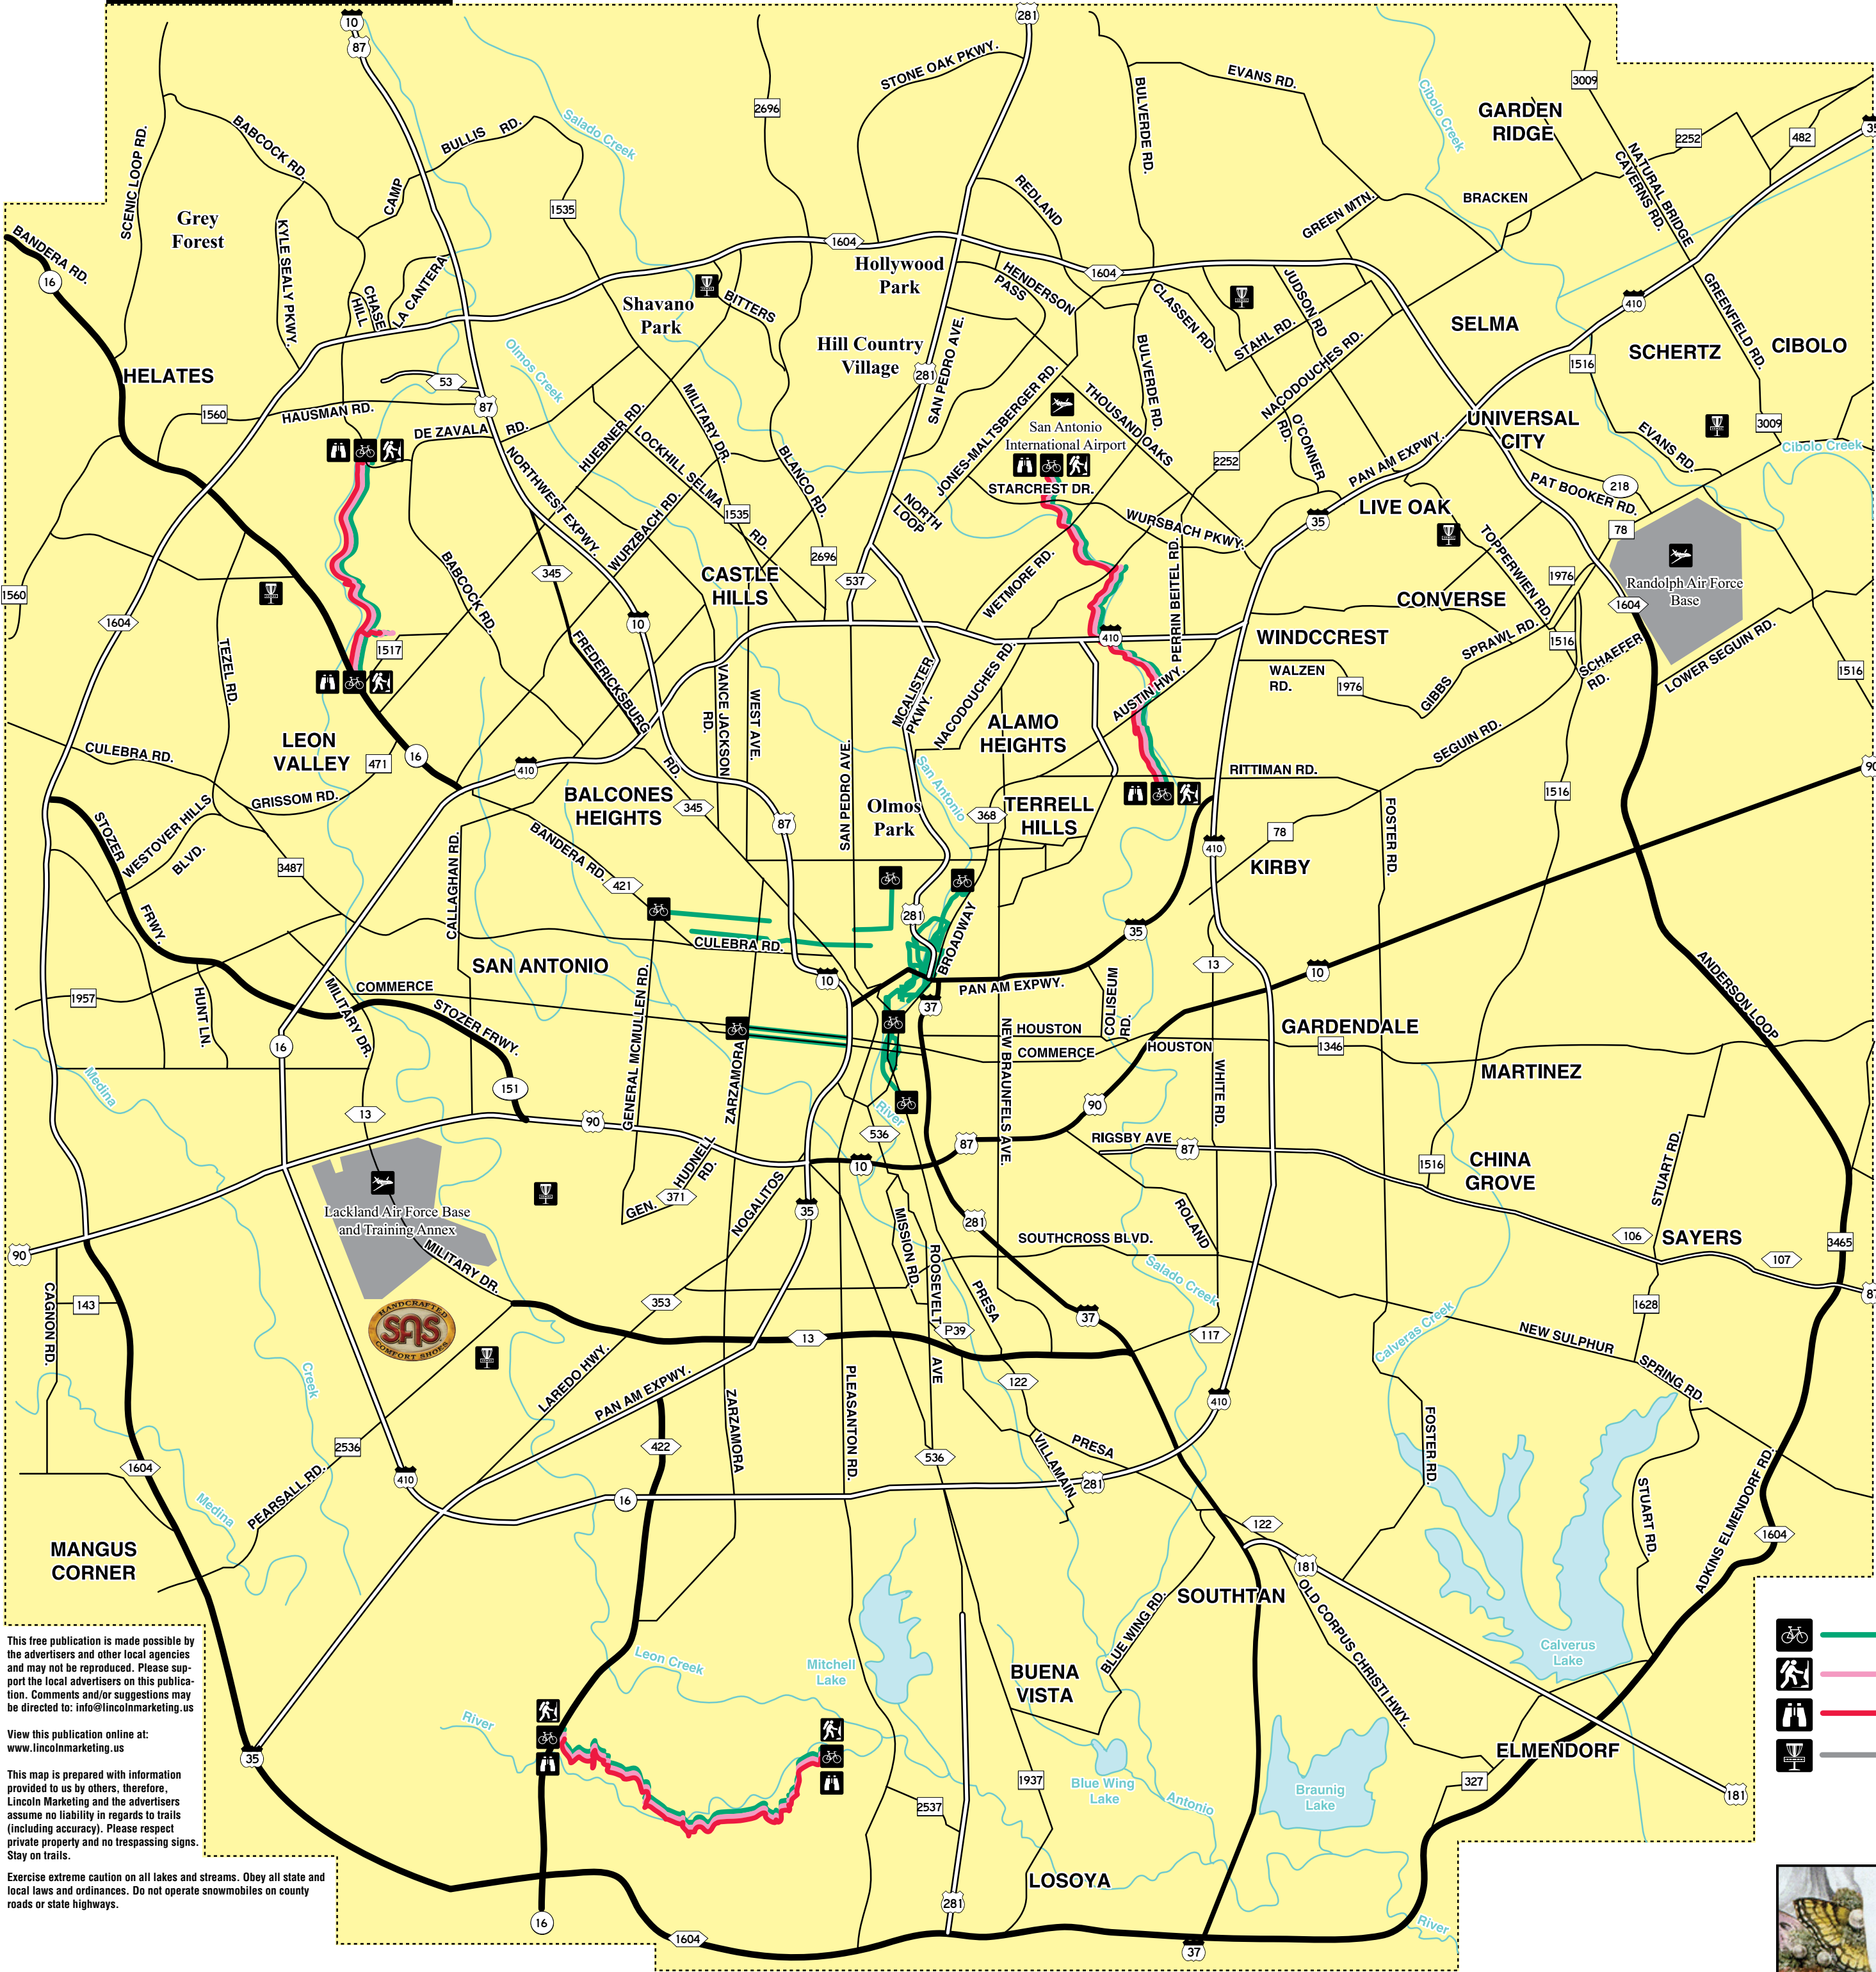

BEXAR COUNTY

USE THIS COUPON TO RECEIVE ONE FREE ADMISSION WHEN YOU PURCHASE ONE ADULT ADMISSION

SNAKE FARM ANIMAL WORLD

OVER 500 ANIMALS ON DISPLAY

5640 IH 35 South (directly off Exit 182)
New Braunfels, Texas 78132
www.exoticanimalworld.com
(830) 608-9270

* CAN NOT BE USED WITH ANY OTHER OFFER. NO CASH VALUE.

Walmart Save money. Live better.

5025 NW Loop 410
San Antonio, TX 78229
210-523-1091
www.walmart.com

Staybridge Suites San Antonio Seaworld is your fully equipped home away from home. Great Comfort for the whole family, including Fido!

STAYBRIDGE SUITES

15% Discount (minimum 2 night stay)
Black out days may apply
10919 Town Center Drive
Reserve your suite today 210-767-1100
The closest hotel to Sea World!

Walmart Save money. Live better.

1381 S. Main St.
Boerne, TX 78006
(830) 249-6195
www.walmart.com

Less Than 1 Mile From San Antonio International Airport

Super 8 **210-342-8488**

- Shuttle Available From Airport
- Super Start Plus Breakfast
- Restaurants Nearby
- Free High Speed Internet
- Business Center • Outdoor Pool
- Cable TV with HBO, ESPN, CNN

11355 San Pedro Avenue, San Antonio, Texas 78216

Walmart Save money. Live better.

11210 Potranco Rd.
San Antonio, TX 78253
210-679-7184
www.walmart.com

FREE MAP

Downtown San Antonio & Riverwalk Featuring Bexar County, Texas

RG SCREEN PRINTING

T-SHIRTS \ POLOS \ KOOZIES
SPORTS & SCHOOL UNIFORMS
EMBROIDERY \ FAMILY REUNIONS

Over 20 Years of Experience

bcssports2@yahoo.com

Rocky Montez (210) 535-8545
George Sanchez (210) 643-4690

5504 Bandera Business Park, Bld. 306, San Antonio, TX

McDonald's **3 Tourist Locations**

- ALAMO/RIVERWALK 101 Alamo Plaza
- SEAWORLD 10950 HWY 151 (2nd entrance)
- DOWNTOWN 721 San Pedro at Cypress St.

24 HOUR Drive-Thru

LARGE GROUP DISCOUNTS acostar@satx.rr.com
210-227-5004 www.mcdonaldssa.com

FREE DESSERT
With the purchase of a value meal
ICE CREAM CONE, SUNDAE, APPLE PIE, OR A COOKIE

HOOTERS

ADD A LITTLE SPICE TO YOUR LIFE

849 E. Commerce St.
Suite 105
San Antonio, TX (210) 229-9464

RITA'S HOMEMADE TORTILLAS

ON THE RIVER MARGARITA BAR & COLD BEER

Ice Cold Drinks & Good Texas Food
Breakfast Thurs-Sun 8-12 am
Happy Hour Mon-Fri 3-6 pm

Bring this ad in to receive **$3 Off** an adult entree

245 E. Commerce #100
River Level at Navarro & Crockett
(210) 227-RITA
www.ritasontheriver.com

SAS Shoe Factory & General Store

Handcrafted Comfort Shoes

Please call ahead for tour information:
210-924-6507

101 New Laredo Hwy.
San Antonio, Tx. 78211

QUALITY INN & SUITES

High Speed Internet
Pool • Free Hot Breakfast
AAA-AARP • K/Q Beds
In Room Coffee
Whirlpools in Suites

BY CHOICE HOTELS

222 S. WW White Rd., San Antonio, TX 78219
(210) 359-7200

CUEVAS PIÑATAS

Fiestas Decor - Candy - Balloons - Parties - Toys
Cascarones - Moonwalks - Table & Chairs - Confetti
Custom Piñatas - Waterslides - Delivery starts at $20
ASK ABOUT OUR PARTY PACKAGES

TODA PARA TUS FIESTAS FOR ALL YOUR FIESTA NEEDS

1335 Culebra Rd.
San Antonio, TX 78201 **210-732-6933**