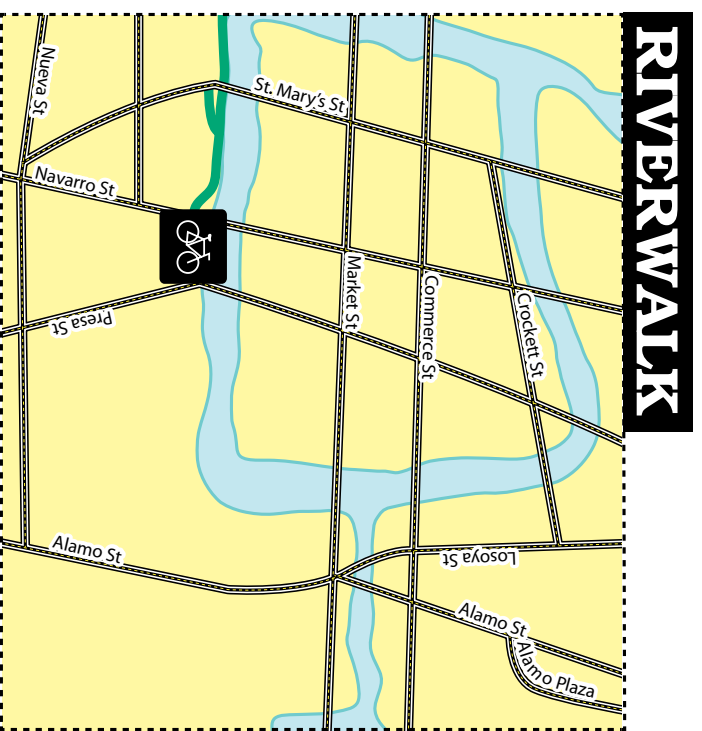

15% Discount (minimum 2 night stay)
Black out days may apply
10919 Town Center Drive
Reserve your suite today 210-767-4100
The closest hotel to Sea World!

Save money. Live better.

1381 S. Main St.
Boerne, TX 78006
(830) 249-6195
www.walmart.com

 Bicycle Trail/Route

Save money. Live better.

5025 NW Loop 410
San Antonio, TX 78229
210-523-1091
www.walmart.com

Less Than 1 Mile From San Antonio International Airport

210-342-8488

- Shuttle Available From Airport
- Super Start Plus Breakfast
- Restaurants Nearby
- Free High Speed Internet
- Business Center • Outdoor Pool
- Cable TV with HBO, ESPN, CNN