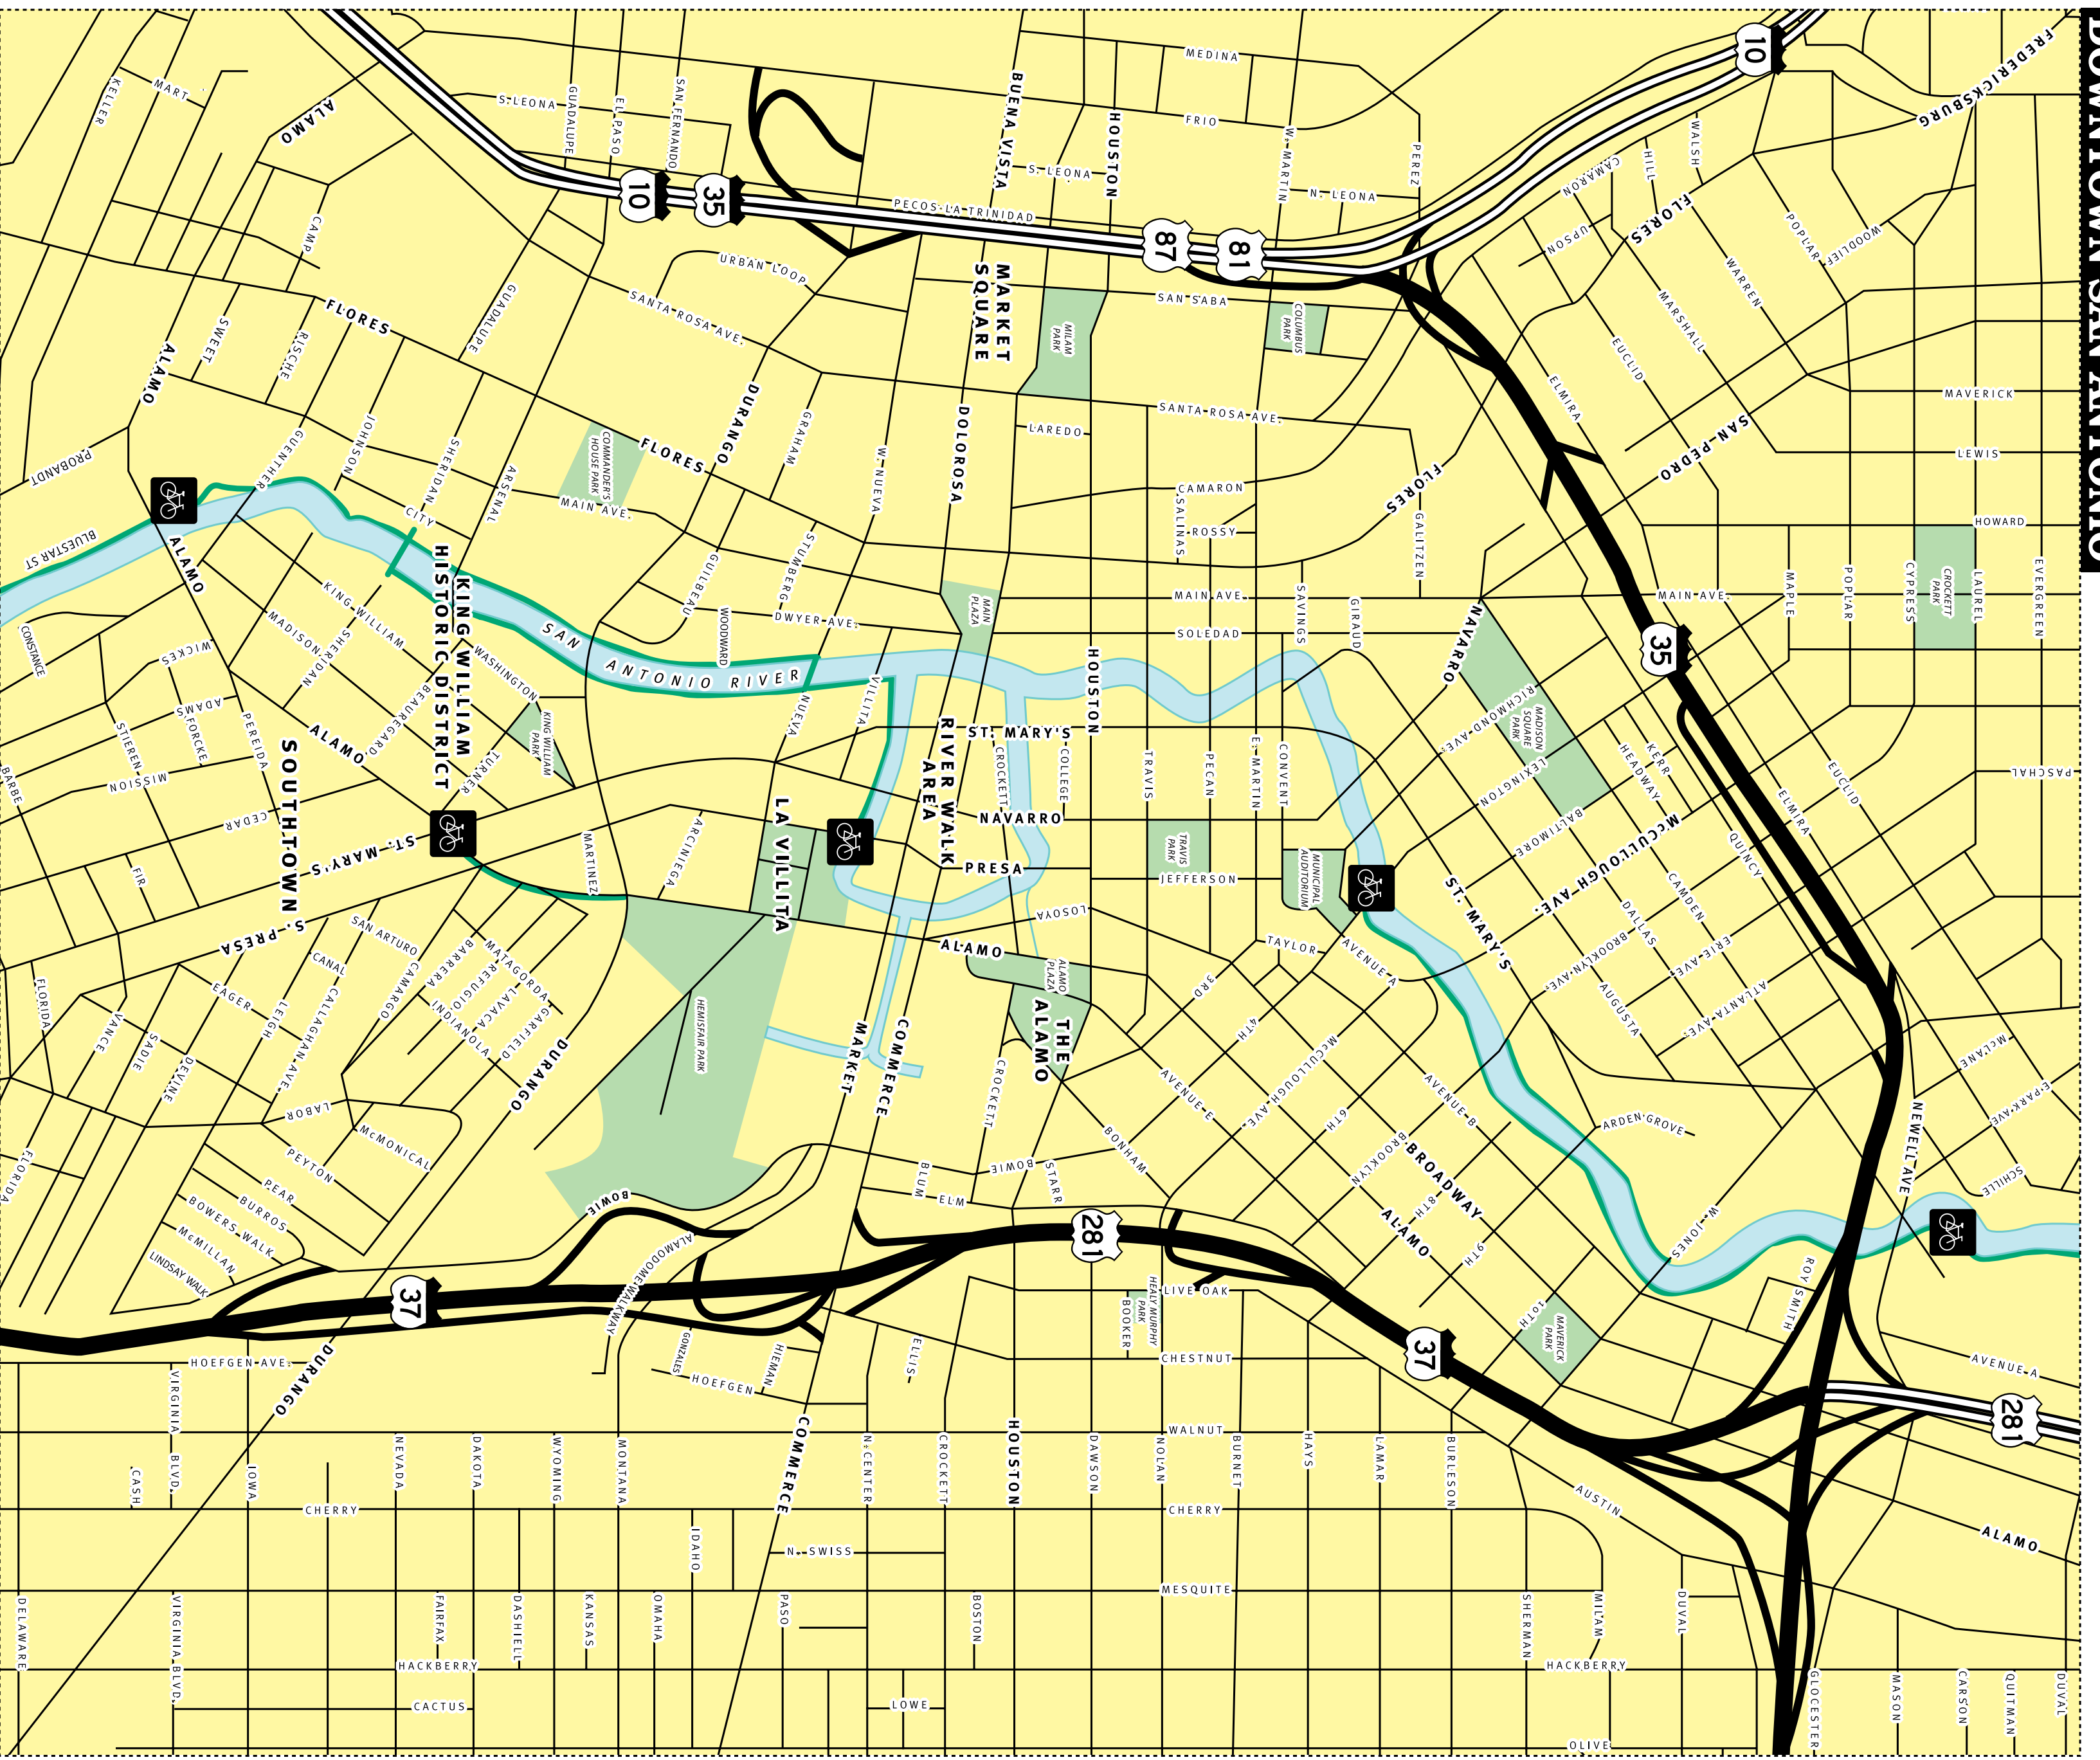

Bicycle Trail/Route